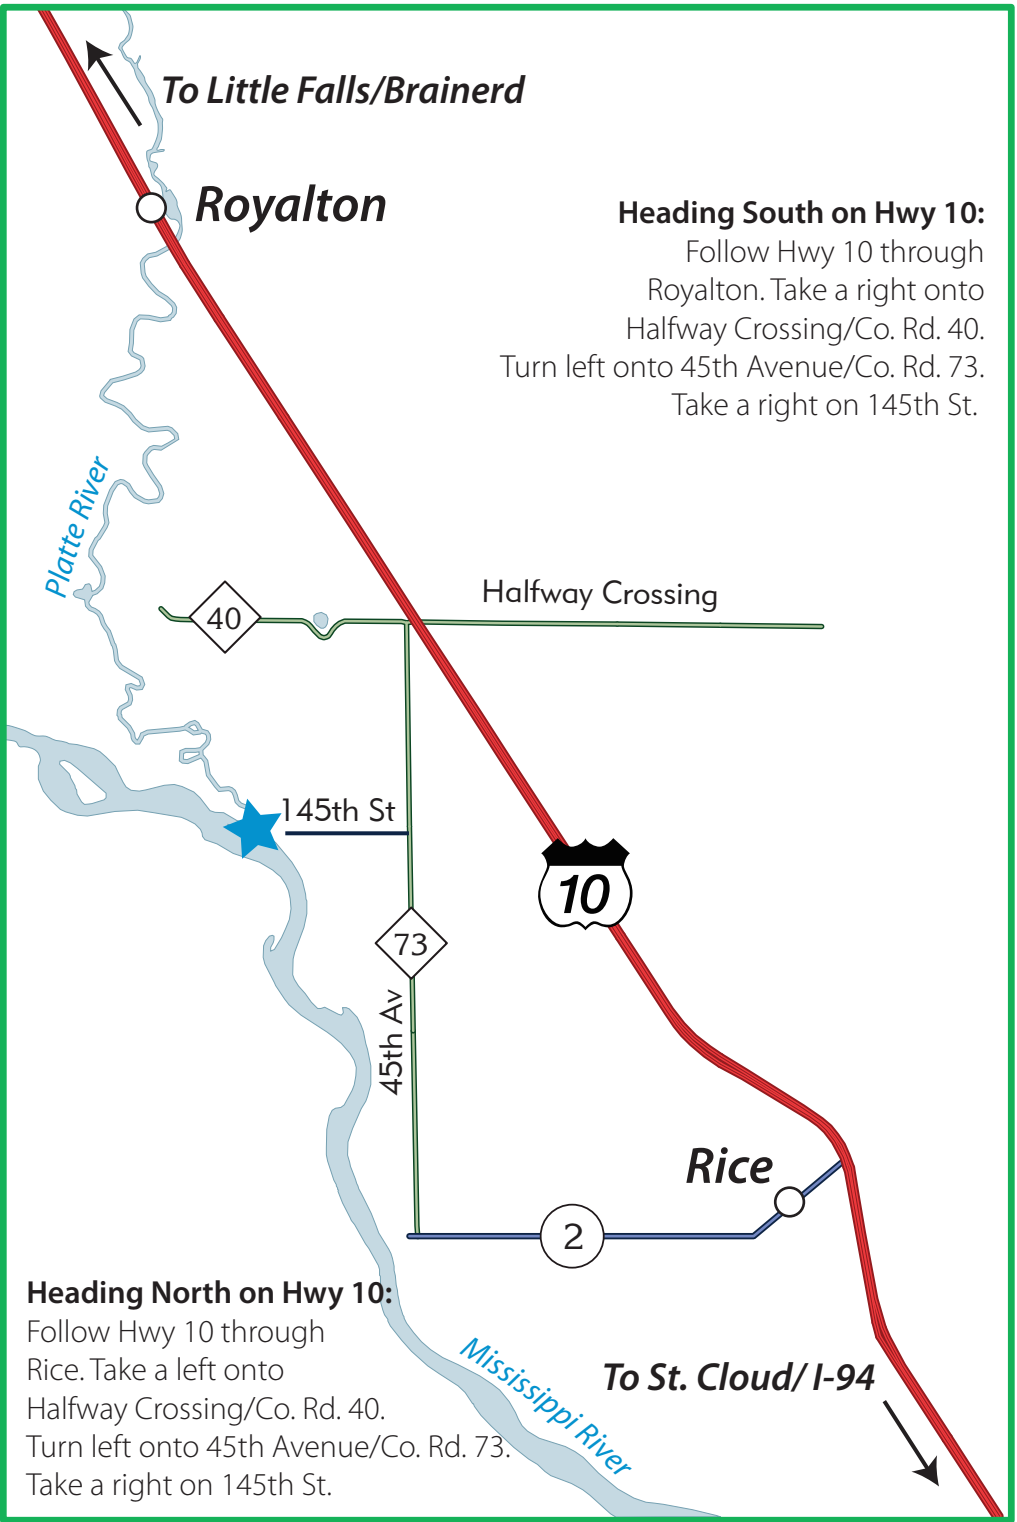

To Little Falls/Brainerd

Royalton

Heading South on Hwy 10:

Follow Hwy 10 through Royalton. Take a right onto Halfway Crossing/Co. Rd. 40. Turn left onto 45th Avenue/Co. Rd. 73. Take a right on 145th St.

Heading North on Hwy 10:

Follow Hwy 10 through Rice. Take a left onto Halfway Crossing/Co. Rd. 40. Turn left onto 45th Avenue/Co. Rd. 73. Take a right on 145th St.

To St. Cloud/I-94